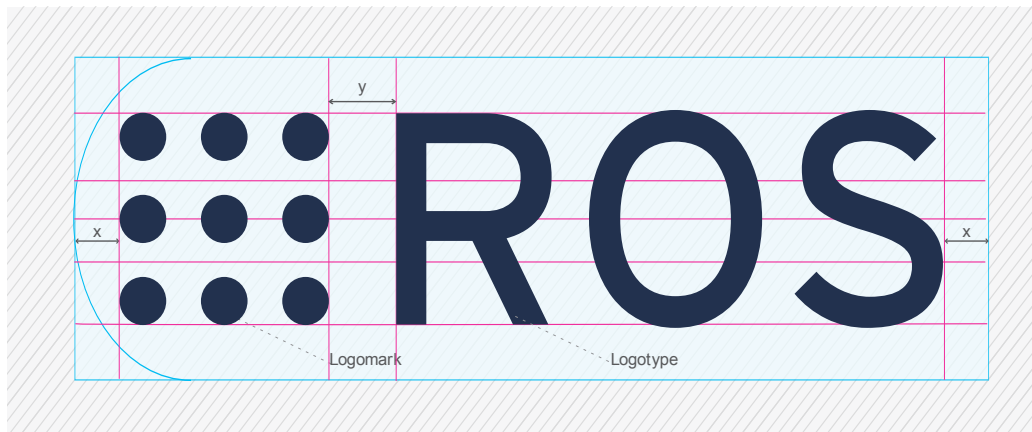

Primary Logo

Blue indicates Clear Space. The blue area must be kept free of other elements. Grey padding indicates Safe Zone. Magenta indicates type and element alignment and boundaries.

The minimum required Clear Space is defined by the measurement 'x'

FONT COLOUR SPECIFICATIONS

Pantone 533C
#22314E

Pantone White
#FFFFFF

FONTS USED IN LOGOTYPE

Interstate

1234567890 !@ £\$ ^&*()-=+

ABCDEFGHIJKLMNOPQRSTUVWXYZ

abcdefghijklmnopqrstuvwxyz

Acceptable Logo Alternatives

ALTERNATIVE LOGO VERSIONS & SPECIFICATIONS

Minimum Logo Width - 100px

Website Favicon

Usually saved as a .ico at 16px or 32px

Social Profile Images

Twitter, FaceBook, Flickr etc.