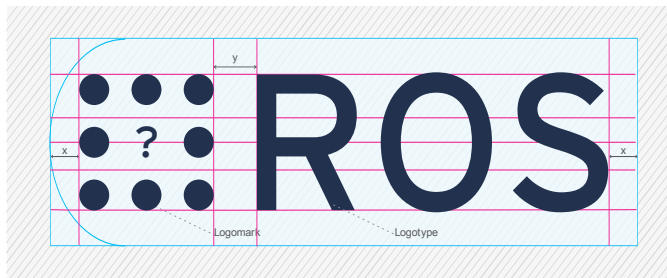

Primary Logo

Blue indicates Clear Space. The blue area must be kept free of other elements. Grey padding indicates Safe Zone. Magenta indicates type and element alignment and boundaries.

The minimum required Clear Space is defined by the measurement 'x'

FONT COLOUR SPECIFICATIONS

Pantone 533C
#22314E

Pantone White
#FFFFFF

FONTS USED IN LOGOTYPE

Interstate

1234567890 !@ £\$ ^&*()-=+

ABCDEFGHIJKLMNOPQRSTUVWXYZ

abcdefghijklmnopqrstuvwxyz

Acceptable Logo Alternatives

ALTERNATIVE LOGO VERSIONS & SPECIFICATIONS

Minimum Logo Width - 100px

Website Favicon

Usually saved as a .ico at 16px or 32px

Social Profile Images

Twitter, FaceBook, Flickr etc.